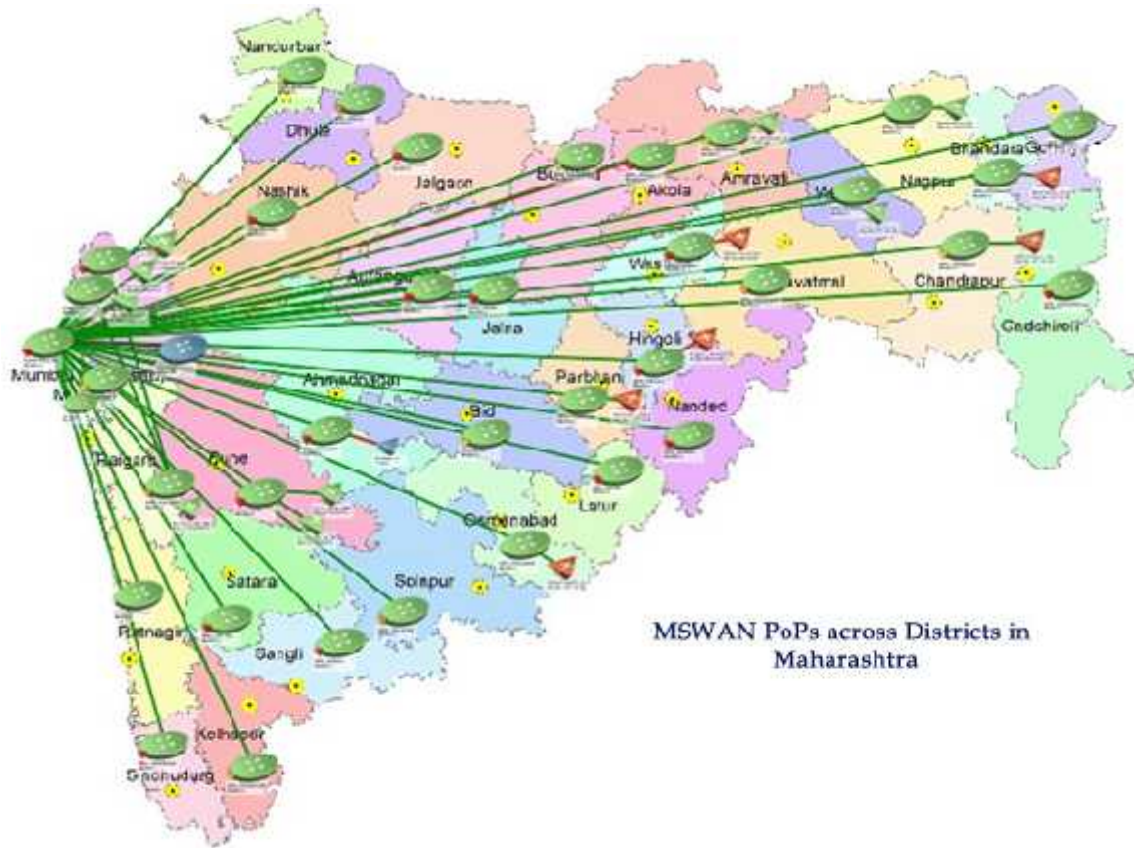

MSWAN

MAHARASHTRA STATE WIDE AREA NETWORK

The Maharashtra SWAN is envisaged as the backbone network for data, voice and video communications throughout the State and caters to the information communication requirements of the entire state government and its departments. The MSWAN consists of a 3 Tier structure. These tiers are:-

- State Head Quarter (SHQ)
- District Head Quarter (DHQ)
- Taluka Head Quarter (THQ)

These tiers have Point of Presence and Point of Interconnectivity for various horizontal offices. MSWAN proposes to connect 35 District Head Quarters to the State head quarter, 358 Taluka Head Quarters and 6 Divisional Head Quarters to District Head Quarters. The following map shows the presence of MSWAN Pops across the state.

The estimated number of such departmental offices is said to be over 2,000. While the vertical connectivity facilitates seamless integration of the government machinery in the state from the state to the taluka level, horizontal connectivity knits together departments such as the police, treasury, transport departments, food & civil supplies, employment offices and municipal corporations. The latter will result in improving the internal efficiencies of the concerned departments. The state also wanted the network (SWAN) to support voice, data and video-based media applications and unique departmental applications.

Services Available by SWAN Project:-

- 1) Data
- 2) Voice
- 3) Video
- 4) Messaging
- 5) Security
- 6) Horizontal Connectivity
- 7) VPN Connectivity

MAHARASHTRA STATE WIDE AREA NETWORK

Security Offered by MSWAN